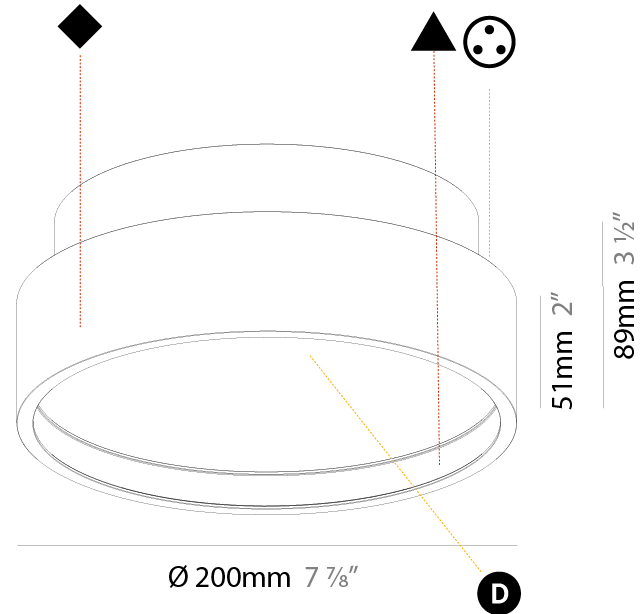

PROJECT	_____
TYPE	_____
SPECIFIER	_____
QUANTITY	_____
DATE	_____

SIGN DIVA KORONA SURFACE

A3D095- : A3D095-DP-30K-02-19-01-01

base number

1. To build a product code in our configurator select the specify button on the base model # product page
2. To build a manual product code on this datasheet choose from the options listed below in blue font and add the suffix to the base model #

GENERAL

Series: Sign Diva
Subseries: Sign Diva Korona
Partner: Prolicht
Division: Architectural
Installation: Surface
Product Type: Ceiling Surface
Mounting Location: Ceiling
Light Distribution: Direct

PHYSICAL

Shape: Round
Diameter (mm): 200
Diameter (in): 7 7/8
Height (mm): 89
Height (in): 3 1/2
Weight (kg): 1.261
Weight (lbs): 2.78
Fixture Material: PMMA / Extruded Aluminum / Steel

ELECTRICAL

Lamp Type: LED (Zhaga Standard)
Input Wattage (W): 12.1
Total Output Wattage (W): 11
Dimming: Phase Dimming (120Vac Only)
Driver Included: Yes
Driver Location: Integrated
Driver Type: Constant Current - Universal
Driver Class: Class 2
Input Voltage (V): 120
Constant Current (MA): 350

LED

Color Temperature (°K): 3000
Max. Delivered Lumen (lm): 1100
CRI: >90 CRI
Lamp Life (hrs): 50000

OPTICAL

RATINGS AND CERTIFICATIONS

Certified By: Certified for North American Standards
IP rating: IP20

A