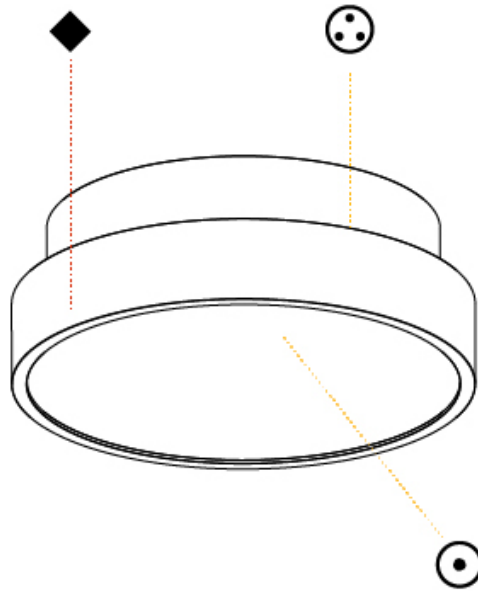

SIGN DIVA SURFACE

A3D090- : A3D090-DP-30K-25-35

PROJECT	_____
TYPE	_____
SPECIFIER	_____
QUANTITY	_____
DATE	_____